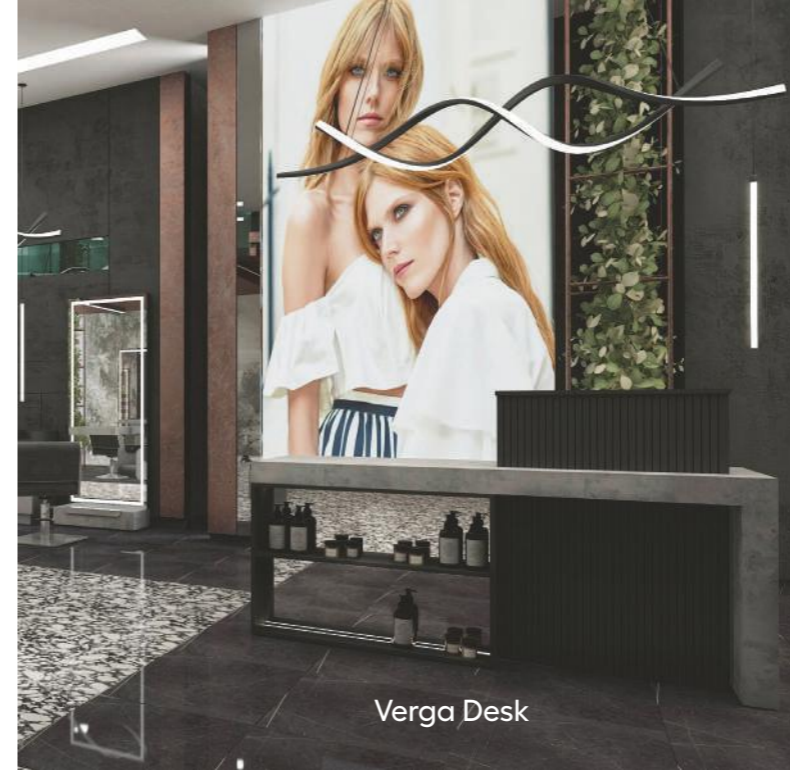

Celine
Styling Chair

ROVA

THE SHINE OF PERFECTION

Beauty begins the moment you decide to be yourself

Rova

ROVA styling unit is a hairdressing experience to a new dimension with its sparkling star-inspired design.

BOHO

EXPERIENCE OF FREEDOM

Boho Island

BOHO styling unit brings the world full of freedom to your salon with its modern and elegant design!

Celine Styling Chair

STONE

STRONG STYLE IN EVERY DETAIL

RELAX WASH

RELAX washing unit offers superior comfort to your customers.

Verga Desk

Mod Lab XL

Relax Wash / Massage

Stone Cabinet

Taro Waiting Chair

Stone Vision

Domino Island

DOMINO styling unit offers an aesthetic feast by displaying the magnificent combination of round and white with its special design.

Elegance Kap
Styling Chair

ELOR

ALWAYS READY

Glam Island

GLAM styling unit, combines aesthetics and practical solutions in your salon, offering a perfect balance of elegance and functionality.